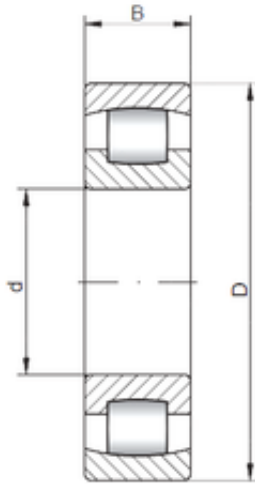

CAR Bearing manufacturing Co.,Ltd

ISO 20221 spherical roller bearings

Bearing No. 20221

Size	105x190x36 mm
Bore Diameter	105 mm
Outer Diameter	190 mm
Width	36 mm
d	105 mm
D	190 mm
B	36 mm
C	36 mm

20221 Bearing 2D drawings and 3D CAD models