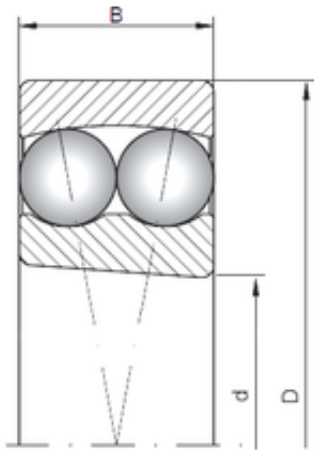

CAR Bearing manufacturing Co.,Ltd

ISO 1308K self aligning ball bearings

Bearing No. 1308K

Size	40x90x23 mm
Bore Diameter	40 mm
Outer Diameter	90 mm
Width	23 mm
d	40 mm
D	90 mm
B	23 mm
C	23 mm

1308K Bearing 2D drawings and 3D CAD models