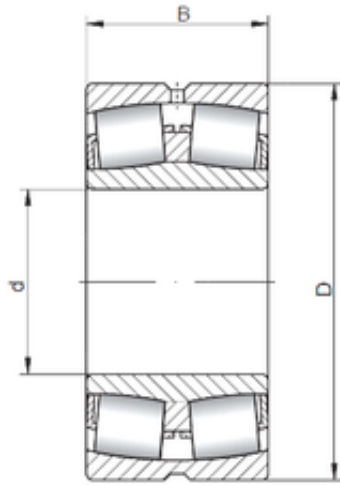

CAR Bearing manufacturing Co.,Ltd

ISO 24144W33 spherical roller bearings

Bearing No. 24144W33

Size	220x370x150 mm
Bore Diameter	220 mm
Outer Diameter	370 mm
Width	150 mm
d	220 mm
D	370 mm
B	150 mm
C	150 mm

24144W33 Bearing 2D drawings and 3D CAD models