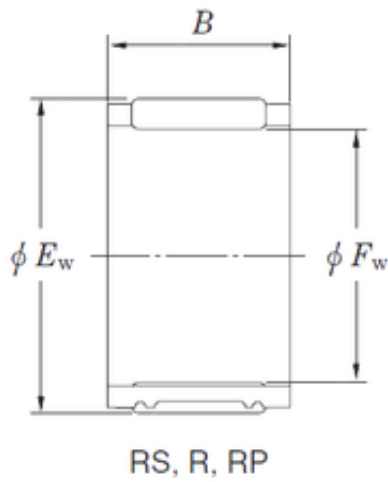

CAR Bearing manufacturing Co.,Ltd

KOYO RP222823A needle roller bearings

Bearing No. RP222823A

Size	22x28x22.5 mm
Bore Diameter	22 mm
Outer Diameter	28 mm
Width	22,5 mm
Fw	22 mm
Ew	28 mm
B	22,5 mm
Weight	0,025 Kg
Basic dynamic load rating (C)	21,3 kN
Basic static load rating (C0)	29,6 kN

RP222823A Bearing 2D drawings and 3D CAD models