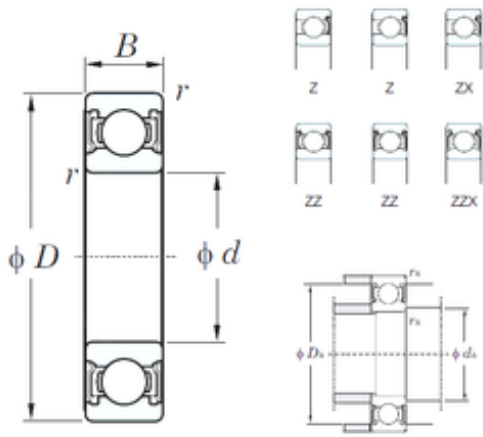

CAR Bearing manufacturing Co.,Ltd

KOYO 63/28Z deep groove ball bearings

Bearing No. 63/28Z

Size	28x68x18 mm
Bore Diameter	28 mm
Outer Diameter	68 mm
Width	18 mm
d	28 mm
D	68 mm
B	18 mm
C	18 mm
r min.	1,1 mm
da min.	34,5 mm
da max	37,5 mm
Da max.	61,5 mm
ra max.	1 mm
Weight	0,328 Kg
Basic dynamic load rating (C)	23,5 kN
Basic static load rating (C0)	13,1 kN
(Grease) Lubrication Speed	10000 r/min
(Oil) Lubrication Speed	12000 r/min

63/28Z Bearing 2D drawings and 3D CAD models