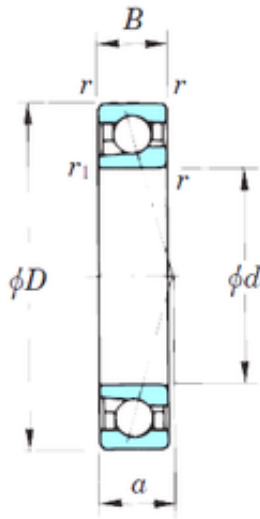

CAR Bearing manufacturing Co.,Ltd

KOYO 7004CPA angular contact ball bearings

Bearing No. 7004CPA

Size	20x42x12 mm
Bore Diameter	20 mm
Outer Diameter	42 mm
Width	12 mm
d	20 mm
D	42 mm
B	12 mm
C	12 mm
Angle (°)	15 °
a	10,2 mm
r min.	0,6 mm
r1 min.	0,3 mm
Weight	0,079 Kg
Basic dynamic load rating (C)	11,1 kN
Basic static load rating (C0)	6,6 kN
(Grease) Lubrication Speed	29 000 r/min
(Oil) Lubrication Speed	44 000 r/min

7004CPA Bearing 2D drawings and 3D CAD models