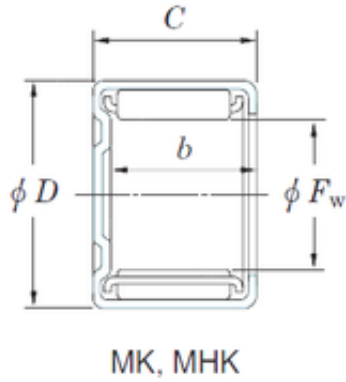

CAR Bearing manufacturing Co.,Ltd

KOYO MK1361 needle roller bearings

Bearing No. MK1361

Size	20.638x26.988x9.520 mm
Bore Diameter	20.638 mm
Outer Diameter	26.988 mm
Width	9.520 mm
Fw	20.638 mm
D	26.988 mm
C	9.520 mm
b	6.8 mm
Weight	0,013 Kg
Basic dynamic load rating (C)	6.30 kN
Basic static load rating (C0)	8.00 kN

MK1361 Bearing 2D drawings and 3D CAD models