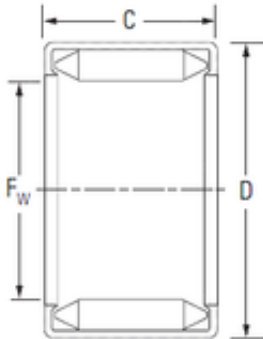

### KOYO BT2012 needle roller bearings

Bearing No. BT2012

Size	31.75x38.1x19.05 mm
Bore Diameter	31,75 mm
Outer Diameter	38,1 mm
Width	19,05 mm
Fw	31,75 mm
D	38,1 mm
C	19,05 mm
Weight	0,035 Kg
Basic dynamic load rating (C)	19,4 kN
Basic static load rating (C0)	39 kN
(Grease) Lubrication Speed	6500 r/min
Category	Bearings
Inventory	0.0
Manufacturer Name	KOYO
Minimum Buy Quantity	N/A
Weight / Kilogram	0
Product Group	B04144

BT2012 Bearing 2D drawings and 3D CAD models