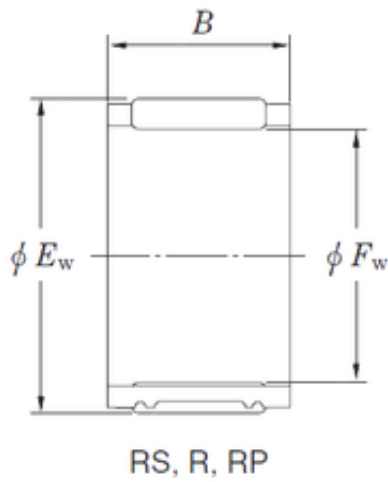

### KOYO RS30/20A needle roller bearings

Bearing No. RS30/20A

Size	30x37x20 mm
Bore Diameter	30 mm
Outer Diameter	37 mm
Width	20 mm
Fw	30 mm
Ew	37 mm
B	20 mm
Weight	0,041 Kg
Basic dynamic load rating (C)	25,2 kN
Basic static load rating (C0)	36,6 kN

RS30/20A Bearing 2D drawings and 3D CAD models