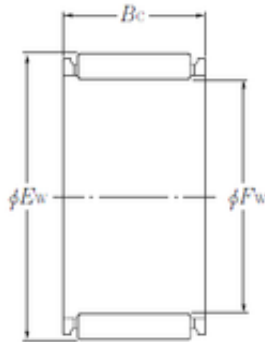

CAR Bearing manufacturing Co.,Ltd

NTN KMJ25 × 32 × 16 needle roller bearings

Bearing No. KMJ25 × 32 × 16

Bore Diameter	25 mm
Outer Diameter	32 mm
Fw	25 mm
Ew	32 mm
Bc	16 mm
Weight	0.025 Kg
Basic dynamic load rating (C)	19,5 kN
Basic static load rating (C0)	24,7 kN
(Grease) Lubrication Speed	11000 r/min

KMJ25 × 32 × 16 Bearing 2D drawings and 3D CAD models