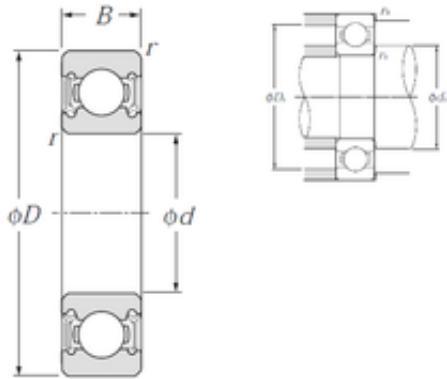

## NTN 60/32LLH deep groove ball bearings

Bearing No. 60/32LLH

Size	32x58x13 mm
Bore Diameter	32 mm
Outer Diameter	58 mm
Width	13 mm
d	32 mm
D	58 mm
B	13 mm
C	13 mm
r min.	1 mm
da min.	37 mm
da max	39 mm
Da max.	53 mm
ra max.	1 mm
Weight	0,129 Kg
Basic dynamic load rating (C)	11,8 kN
Basic static load rating (C0)	8,05 kN
Reference speed	8 700 r/min

60/32LLH Bearing 2D drawings and 3D CAD models